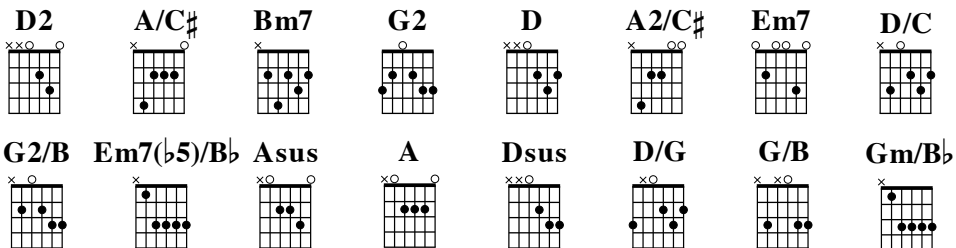

Beautiful (1 of 2)

Paul Baloche, Mia Fieldes & Kari Jobes

INTRO

D2 A/C# Bm7 G2

VERSE 1

D A2/C# Em7 G2
 Here, before Your al- tar, I am letting go of all I am
D A2/C#
 Of every mo- tive, every bur- den
Em7 G2
 Everything that's of myself
A2/C# D2 G2
 And I just wanna wait on You, my God
A2/C# D2 G2
 I just wanna dwell on who You are

CHORUS

D D/C G2/B Em7(b5)/Bb
 Beautiful, beautiful, O, I am lost for more to say
D D/C G2/B Em7(b5)/Bb
 Beautiful, beautiful, O Lord, You're beau- tiful to me
D D/C Em7 Em7(b5)/Bb

VERSE 2

D A2/C# Em7 G2
 Here, in Your Pres- ence, I am not afraid of brokenness
D A2/C#
 To wash Your feet with humble tears
Em7 G2
 O, I would be poured out 'til nothing's left
A2/C# D2 G2
 And I just wanna wait on You, my God
A2/C# D2 G2
 I just wanna dwell on who You are

Beautiful (2 of 2)

CHORUS

D D/C G2/B Em7(♭5)/B♭
 Beautiful, beautiful, O, I am lost for more to say
D D/C G2/B Em7(♭5)/B♭
 Beautiful, beautiful, O Lord, You're beautiful to me

INSTRUMENTAL

D Bm7 G2 Asus A
D Bm7 G2 Asus A

CHORUS

D D/C G2/B Em7(♭5)/B♭
 Beautiful, beautiful, O, I am lost for more to say
D D/C G2/B Gm/B♭
 Beautiful, beautiful, O Lord, You're beautiful to me

D2 D/C G/B Gm/B♭

A2/C# D G2
 And I just wanna wait on You, my God
A2/C# D G2
 I just wanna dwell on who You are