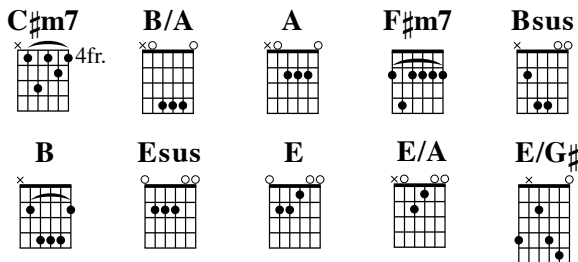

# Save Me (1 of 2)

Mary Elizabeth Miller & Thomas Miller

INTRO

C#m7 B/A C#m7 B/A

VERSE

C#m7 A  
 In desperate need of mercy, at the end of my own strength  
 C#m7 A  
 I fall upon the kindness of Your grace  
 F#m7 Bsus B C#m7 A  
 Lord, I know that You are good, You came to rescue me  
 F#m7 Bsus B  
 So please, hear my humble plea

CHORUS

Esus E C#m7  
 Save me, Lord, save me  
 F#m7  
 I have nowhere else to go  
 Bsus B  
 Lord, I trust in You alone  
 Esus E C#m7  
 To save me, my Savior  
 (1st ending)  
 F#m7 Bsus B C#m7 B/A  
 I call on Your Name, Je- sus save me  
 (Repeat Verse & Chorus)  
 (2nd ending)  
 F#m7 Bsus B E  
 I call on Your Name, Je- sus save me

## BRIDGE

**E**            **E/A**    **E/G#**  
 Lord, I be- lieve You died to set me free  
                  **E/A**    **B**  
 Lord, I be- lieve in You  
                  **E/G#** **E/A**            **E/G#**  
 Lord, I be- lieve Your blood has ransomed me  
                  **E/A**    **Bsus**    **B**  
 Lord, I be- lieve in You,            Lord

## CHORUS

**Esus E**            **C#m7**  
 Save me, Lord, save me  
                  **F#m7**  
 I have nowhere else to go  
                  **Bsus**            **B**  
 Lord, I trust in You alone  
                  **Esus E**            **C#m7**  
 To save me, my Savior  
                  **F#m7**            **Bsus**    **E**            **Cm#7**  
 I call on Your Name, Je- sus save me  
                  **F#m7**            **Bsus**    **E**            **Cm#7**  
 I call on Your Name, Je- sus save me  
                  **F#m7**            **Bsus**    **B**  
 I call on Your Name,            Jesus save me  
  
**Cm#7** **B/A** **C#m7** **B/A**