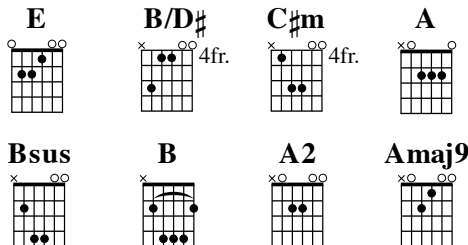

The More I Seek You (1 of 2)

Zach Neese

INTRO

E B/D# C#m A E B/D# C#m A

VERSE

B/D# C#m A
 The more I seek You, the more I find You
E B/D# C#m A
 The more I find You, the more I love You

CHORUS

E B/D# C#m
 I wanna sit at Your feet, drink from the cup in Your hand
A Bsus B
 Lay back against You and breathe, feel Your heart beat
E B/D# C#m
 This love is so deep, it's more than I can stand
A Bsus B
 I melt in Your peace, it's over-whelming
E B/D# C#m A

VERSE

E B/D# C#m A
 The more I seek You, the more I find You
E B/D# C#m A
 The more I find You, the more I love You

CHORUS

E B/D# C#m
 I wanna sit at Your feet, drink from the cup in Your hand
A Bsus B
 Lay back against You and breathe, feel Your heart beat
E B/D# C#m
 This love is so deep, it's more than I can stand
A Bsus B
 I melt in Your peace, it's over-whelming

The More I Seek You (2 of 2)

INSTRUMENTAL

C#m B/D# E A2 C#m B/D# E A

C#m B/D# E Amaj9 Bsus B A

CHORUS

E B/D# C#m
I wanna sit at Your feet, drink from the cup in Your hand

A Bsus B
Lay back against You and breathe, feel Your heart beat

E B/D# C#m
This love is so deep, it's more than I can stand

A Bsus B E
I melt in Your peace