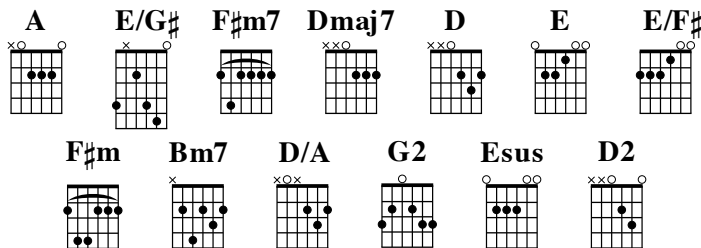

# You Are Good (1 of 2)

*Kari Jobe*

INTRO

**A E/G# F#m Dmaj7**

VERSE

**A E/G#**  
 Your kindness leads me to repent- ance  
**F#m7 Dmaj7**  
 Your goodness draws me to Your side  
**A E/G#**  
 Your mercy calls me to be like You  
**F#m7 Dmaj7**  
 Your favor is my delight  
**D E E/F# F#m E/G#**  
 Every day, I'll a- waken my praise  
**Bm7 D/A G2**  
 And pour out a song from my heart

(2nd ending)

**F#m7 D2**  
 You are good, and Your mercy is forever

## CHORUS 2

**A E/G#**  
 Your kind- ness is forever, Your good- ness is forever  
**F#m7 Dmaj7**  
 Your mer- cy is forever, for- ever  
*(Repeat 4 times)*

**A E/G#**  
 Your kind- ness is forever, Your good- ness is forever  
**F#m7 D2**  
 Your mer- cy is forever, for- ever